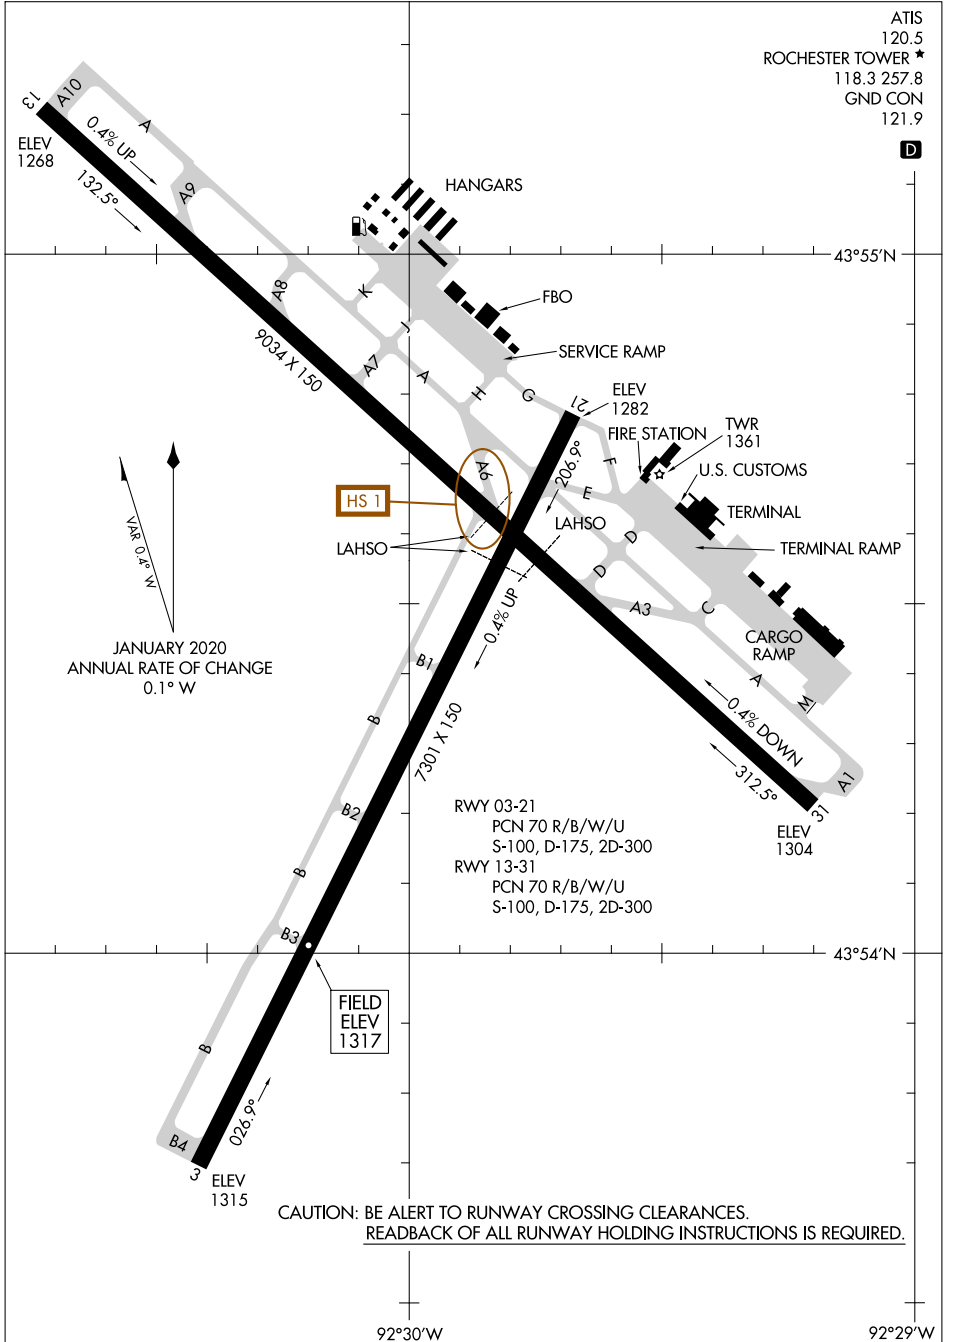

# AIRPORT DIAGRAM

23110

AL-5041 (FAA)

ROCHESTER INTL (RST)  
ROCHESTER, MINNESOTA

# AIRPORT DIAGRAM

23110

ROCHESTER, MINNESOTA  
ROCHESTER INTL (RST)